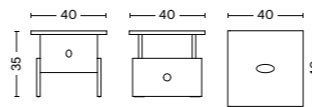

COLOUR & FINISH

Please note that the colours are indicative

Oiled oak
Gloss 10

Black
water-based
lacquered oak
Gloss 10

DIMENSIONS

WOOD BOX COFFEE TABLE
Length 40 cm
Width 40 cm
Height 35 cm
Weight 5,9 kg

PRODUCT INFORMATION